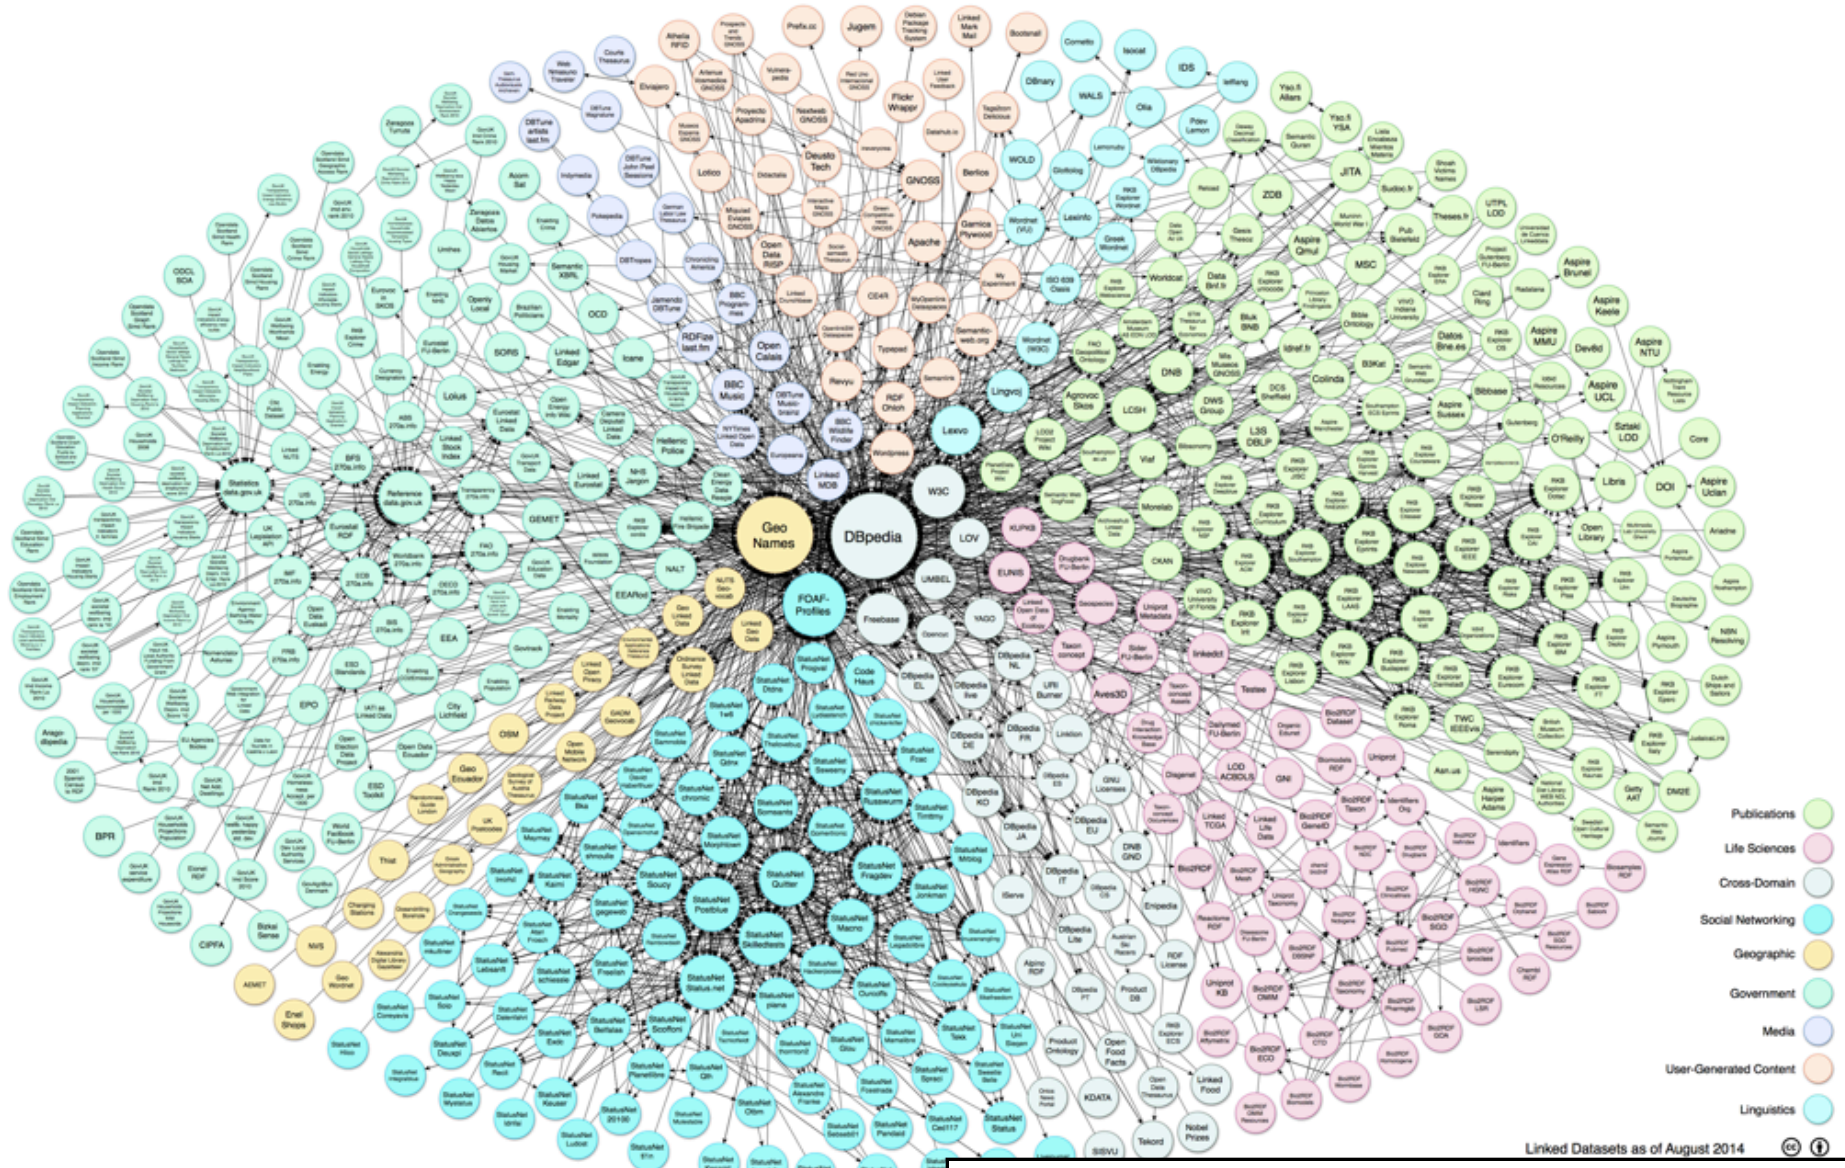

```
<http://www.worldcat.org/title/north-and-south/oclc/606818482>  
rdf:type schema:Book
```

4) Include links to other URIs so that more things could be discovered.

```
<http://www.worldcat.org/title/north-and-south/oclc/606818482>  
schema:author <http://viaf.org/viaf/39377536/>
```

THE MAIN OBJECTIVE OF LINK (OPEN) DATA

Transform
World Wide Web (WWW)
into
Gigantic Global Graph (GGG)

LINKED OPEN DATA CLOUD

Linked Datasets as of August 2014

Animation that illustrates the development of the LOD Cloud: <http://goo.gl/49p9Eh>

FREEBASE.COM

- Open structured knowledge base of general knowledge
- Often referred to as “structured Wikipedia”
- Two major kinds of sources of data and knowledge:
 - Various (mostly structured) online sources
 - E.g., CIA Factbook, Wikipedia
 - Crowdsourcing – human volunteers
 - User-friendly interaction forms for adding new and updating existing facts
- Served as the foundation for the development of the Google’s Knowledge Graph

ADDITIONAL EXAMPLES OF LINKED OPEN DATA

- Open Government Data
 - USA government data: <http://data.gov>
 - UK government data: <http://data.gov.uk>
 - [World Map of Open Government Data Initiatives](#)
- Linked Clean Energy Data: <http://data.reegle.info/>